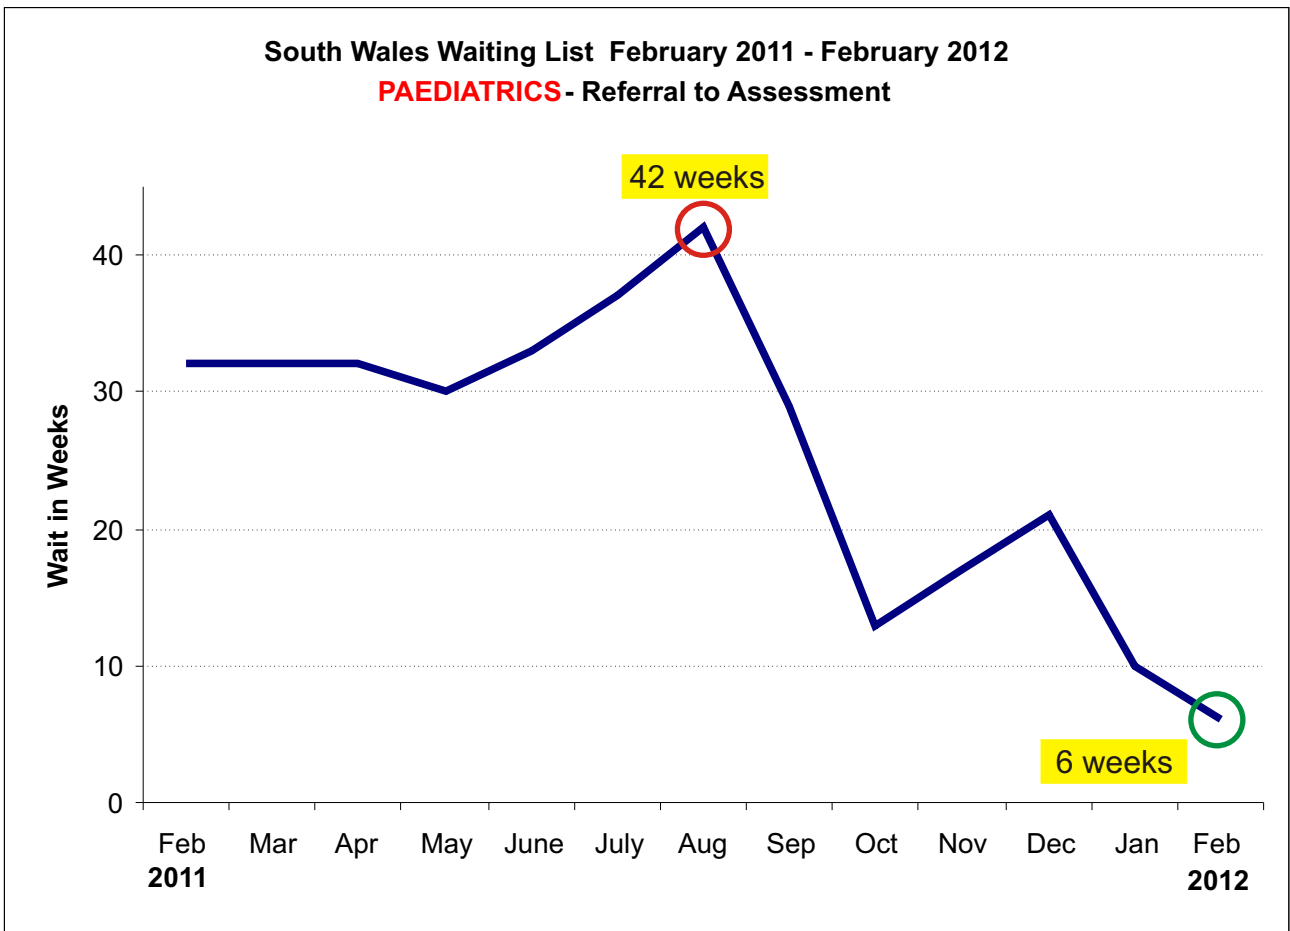

# Postural and Mobility Services South Wales

## Waiting List Comparison Report

Current Reported Position as on  
15<sup>th</sup> February 2012 compared to  
Reported Position February 2011

## Postural and Mobility Services - South Wales Waiting List Comparison Report